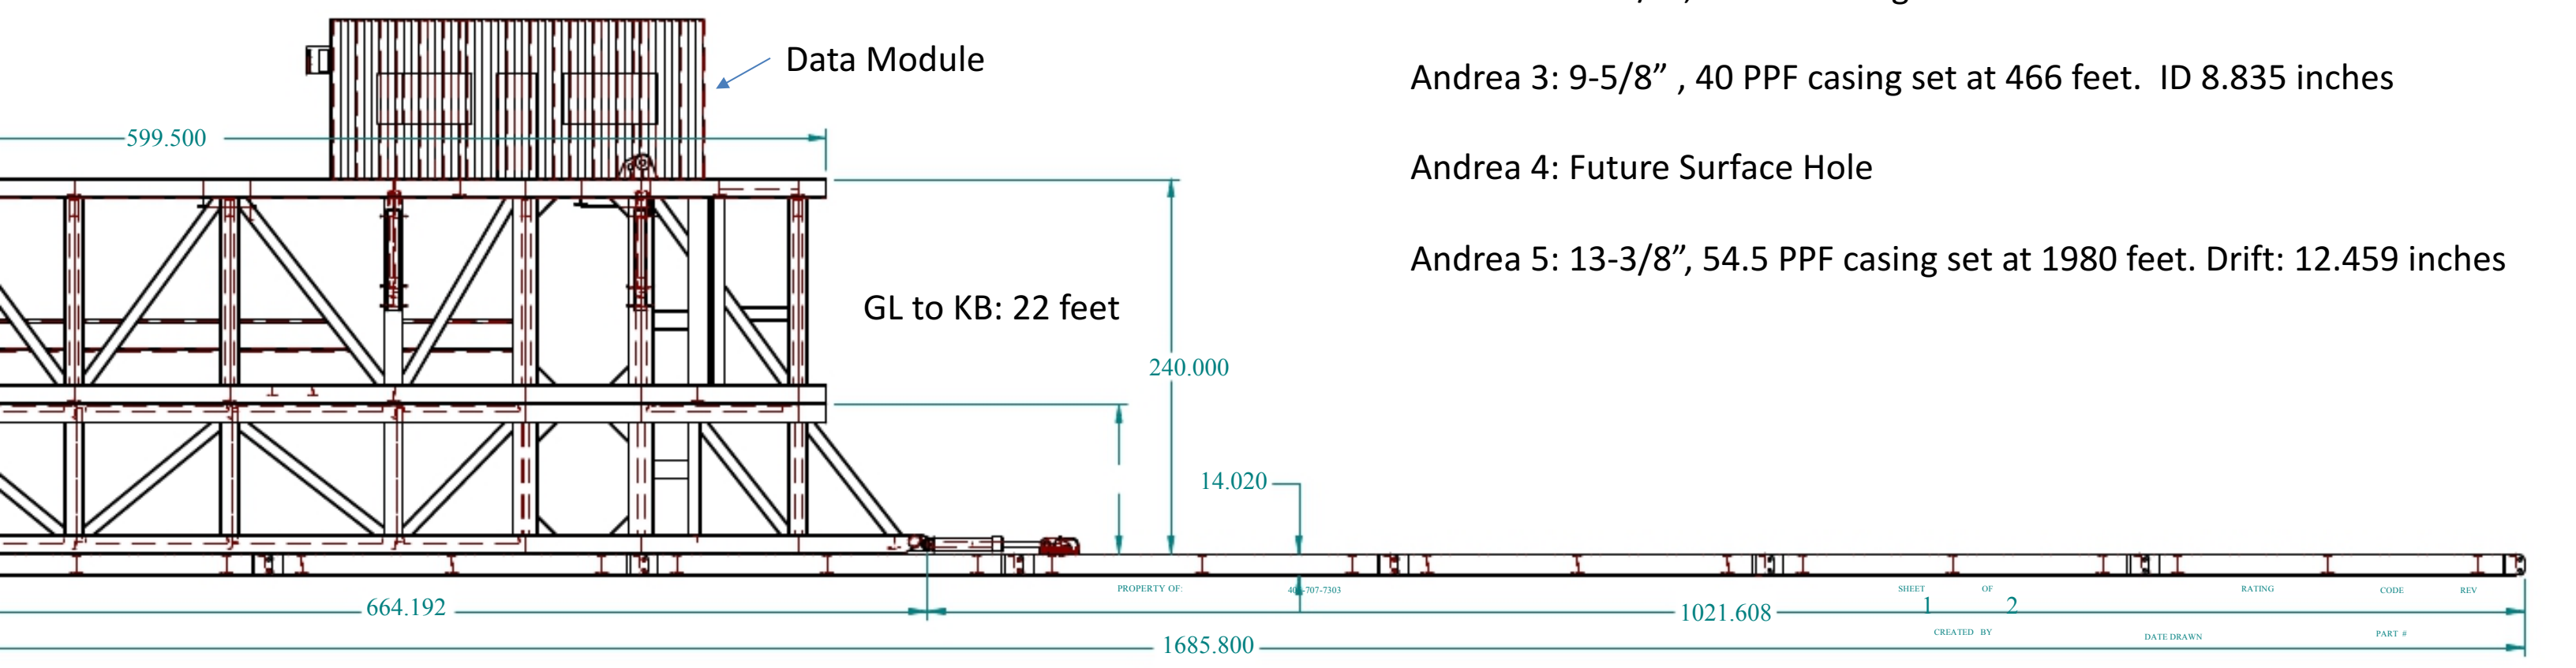

**Andrea Skid**

Dog House

Data Module

GL to KB: 22 feet

- Andrea 1: 9-5/8", 40 PPF Casing set to 820 feet. ID: 8.835 inches
- Andrea 2: 13-3/8", 48 PPF casing set at 420 feet. ID: 12.715 inches
- Andrea 3: 9-5/8" , 40 PPF casing set at 466 feet. ID 8.835 inches
- Andrea 4: Future Surface Hole
- Andrea 5: 13-3/8", 54.5 PPF casing set at 1980 feet. Drift: 12.459 inches